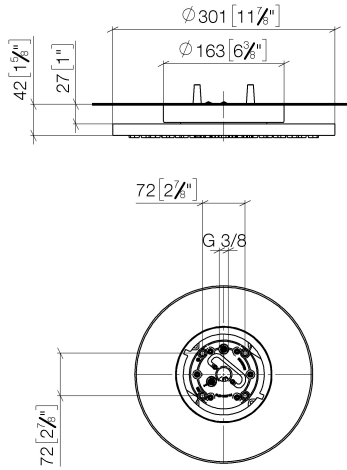

Rain shower for surface-mounted ceiling installation 300 mm - Brushed Durabronze (23kt Gold)

TARA

28 031 970

Fits: TARA, LISSÉ, VAIA, META

- rain shower Ø 300 mm
- PURE RAIN, max. flow rate 12 l/min (at 3 bar)
- PURIFY RAIN, max. flow rate 6 l/min (at 3 bar)
- Distance to ceiling from bottom edge of shower 40 mm
- with anti-scale system
- For simultaneous control of the jet types, we recommend the xTool thermostat module

Required miscellaneous

Concealed ceiling installation box 35 041 970 90 with ceiling fixing -

- min. recess depth 90 mm
- max. recess depth 115 mm
- 2x female thread 1/2" outlet
- concealed rough parts

**Rain shower for surface-mounted ceiling installation 300 mm - Brushed
Durabronz (23kt Gold)**

TARA

28 031 970
mm [inches]

Flow rate chart

Certificates

LGA_38400.

28 031 970

Spare parts list

No.	Item Number	Name	Quantity used	Delivery time
1	90 17 20 263 00 90	fixing set	1	2
2	90 24 03 309 01 90	connection	1	2
3	90 24 03 309 00 90	connection	1	2