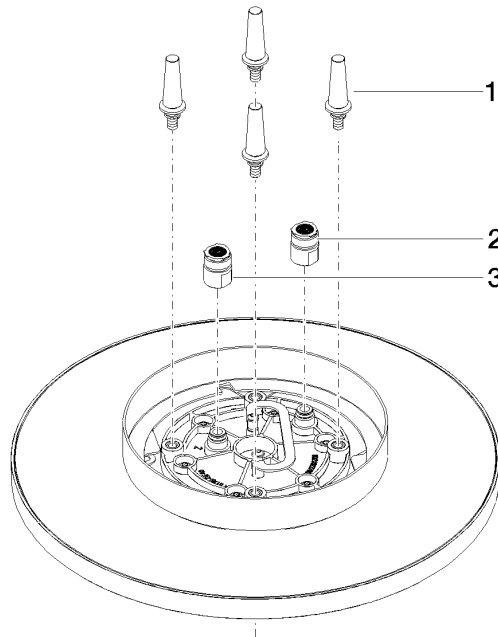

Rain shower for surface-mounted ceiling installation 300 mm - Brushed Durabronze (23kt Gold)

TARA

28 031 970

Fits: TARA, LISSÉ, VAIA, META

- rain shower Ø 300 mm
- PURE RAIN, max. flow rate 12 l/min (at 3 bar)
- PURIFY RAIN, max. flow rate 6 l/min (at 3 bar)
- Distance to ceiling from bottom edge of shower 40 mm
- with anti-scale system
- For simultaneous control of the jet types, we recommend the xTool thermostat module

Required miscellaneous

Concealed ceiling installation box 35 041 970 90 with ceiling fixing -

- min. recess depth 90 mm
- max. recess depth 115 mm
- 2x female thread 1/2" outlet
- concealed rough parts

**Rain shower for surface-mounted ceiling installation 300 mm - Brushed
Durabronz (23kt Gold)**

TARA

28 031 970
mm [inches]

Flow rate chart

Certificates

LGA_38400.

28 031 970

Spare parts list

No.	Item Number	Name	Quantity used	Delivery time
1	90 17 20 263 00 90	fixing set	1	2
2	90 24 03 309 01 90	connection	1	2
3	90 24 03 309 00 90	connection	1	2