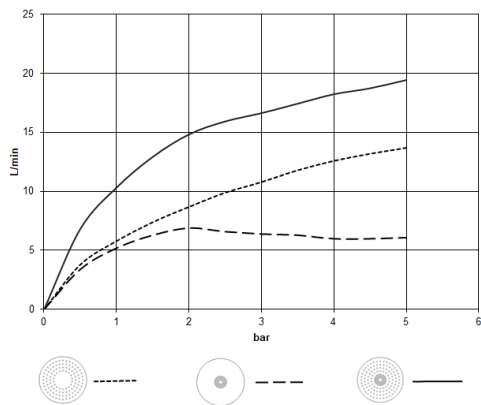

Rain shower for surface-mounted ceiling installation 300 mm - Brushed Durabronze (23kt Gold)

TARA

28 031 970

Fits: TARA, LISSÉ, VAIA, META

- rain shower Ø 300 mm
- PURE RAIN, max. flow rate 12 l/min (at 3 bar)
- PURIFY RAIN, max. flow rate 6 l/min (at 3 bar)
- Distance to ceiling from bottom edge of shower 40 mm
- with anti-scale system
- For simultaneous control of the jet types, we recommend the xTool thermostat module

Required miscellaneous

Concealed ceiling installation box 35 041 970 90 with ceiling fixing -

- min. recess depth 90 mm
- max. recess depth 115 mm
- 2x female thread 1/2" outlet
- concealed rough parts

**Rain shower for surface-mounted ceiling installation 300 mm - Brushed
Durabronz (23kt Gold)**

TARA

28 031 970
mm [inches]

Flow rate chart

Certificates

LGA_38400.

28 031 970

Spare parts list

No.	Item Number	Name	Quantity used	Delivery time
1	90 17 20 263 00 90	fixing set	1	2
2	90 24 03 309 01 90	connection	1	2
3	90 24 03 309 00 90	connection	1	2